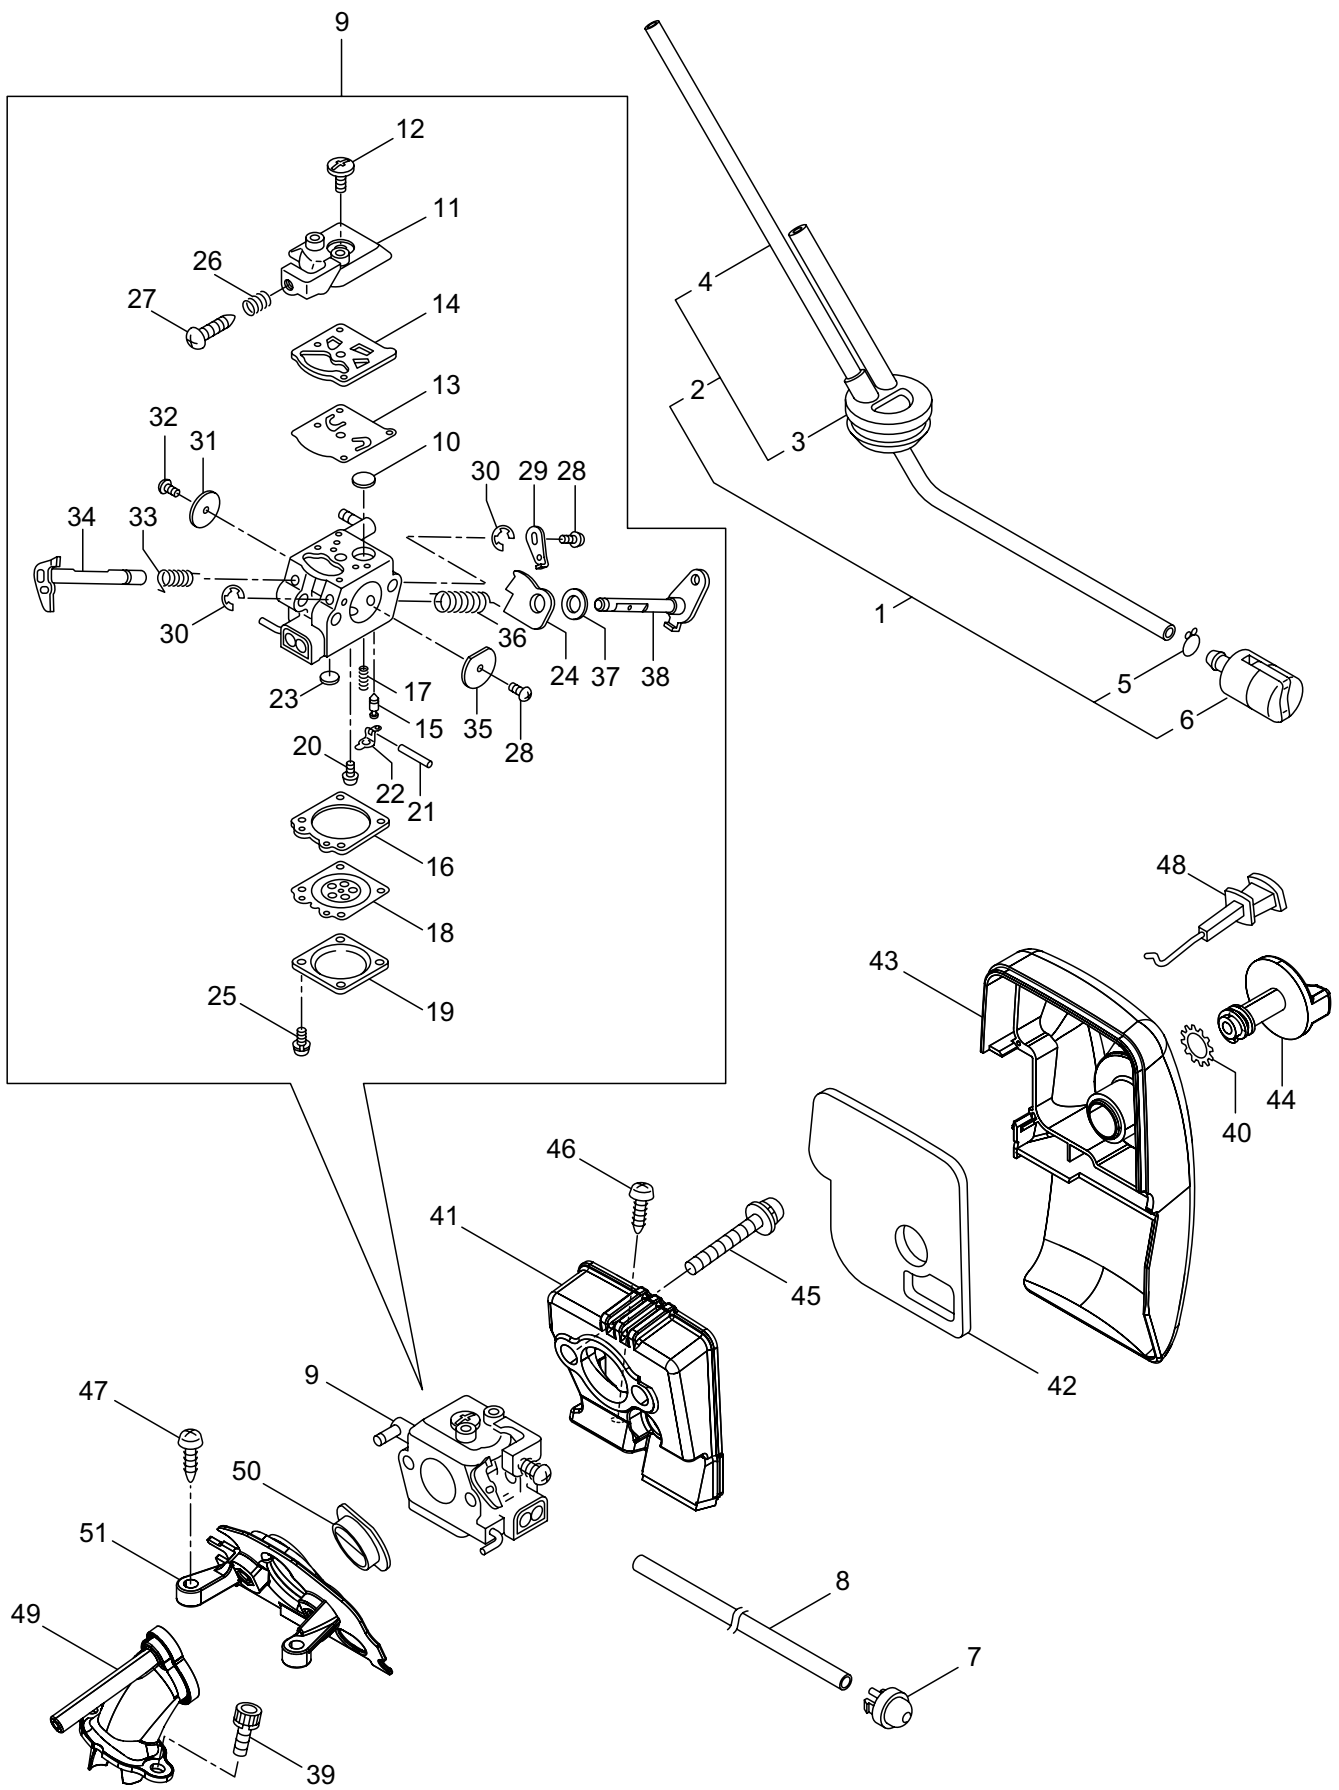

3. MCV3101TS(10)-01
CARBURETOR

Ref. No.	Part No.	Part Name	Q'ty	Remarks
3-46	285631	Screw	1	M4x16
3-47	285631	Screw	2	M4x16
3-48	285580	Choke Rod	1	
3-49	285495	Insulator	1	
3-50	288551	Ring	1	
3-51	285497	Plate	1