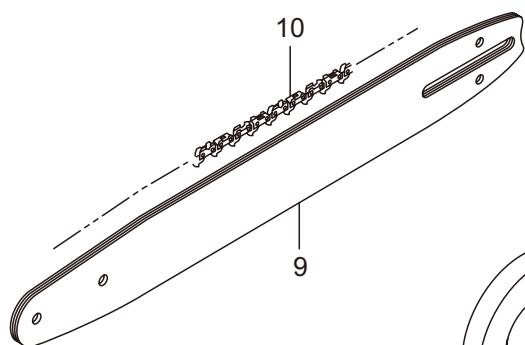

8. MCV3101TS(10)-01
LABEL, ACCESSORIES

Ref. No.	Part No.	Part Name	Q'ty	Remarks
8-1	287256	Label	1	MARUYAMA
8-2	287255	Label	1	REVERSE
8-3	273029	Label	1	MCV3101TS
8-4	287160	Label	1	E JUST
8-5	273036	Label	1	110 dB
8-6	287653	Label	1	
8-7	287161	Label	1	
8-8	287616	Label	1	
8-9	285766	Guide Bar 10" PO1050CR	1	
8-9	285483	Guide Bar 12" PO1250CR	1	
8-10	289536	Chain 40E	1	
8-10		Chain 45E	1	
8-11	286044	Chain Cover	1	
8-12	288652	Combi Box Spanner	1	13x19 L=190
8-13	285732	Screwdriver	1	
8-14	286865	Screwdriver	1	
8-15	285729	File	1	
8-16	285730	File Grip	1	
8-17	274914	Instruction Manual	1	<GB/ES/PT>
8-18	274915	Instruction Manual	1	<FR/DE/IT>
8-19	523846	Parts List	1	MCV3101TS(10)-01
8-20	272020	Label	1