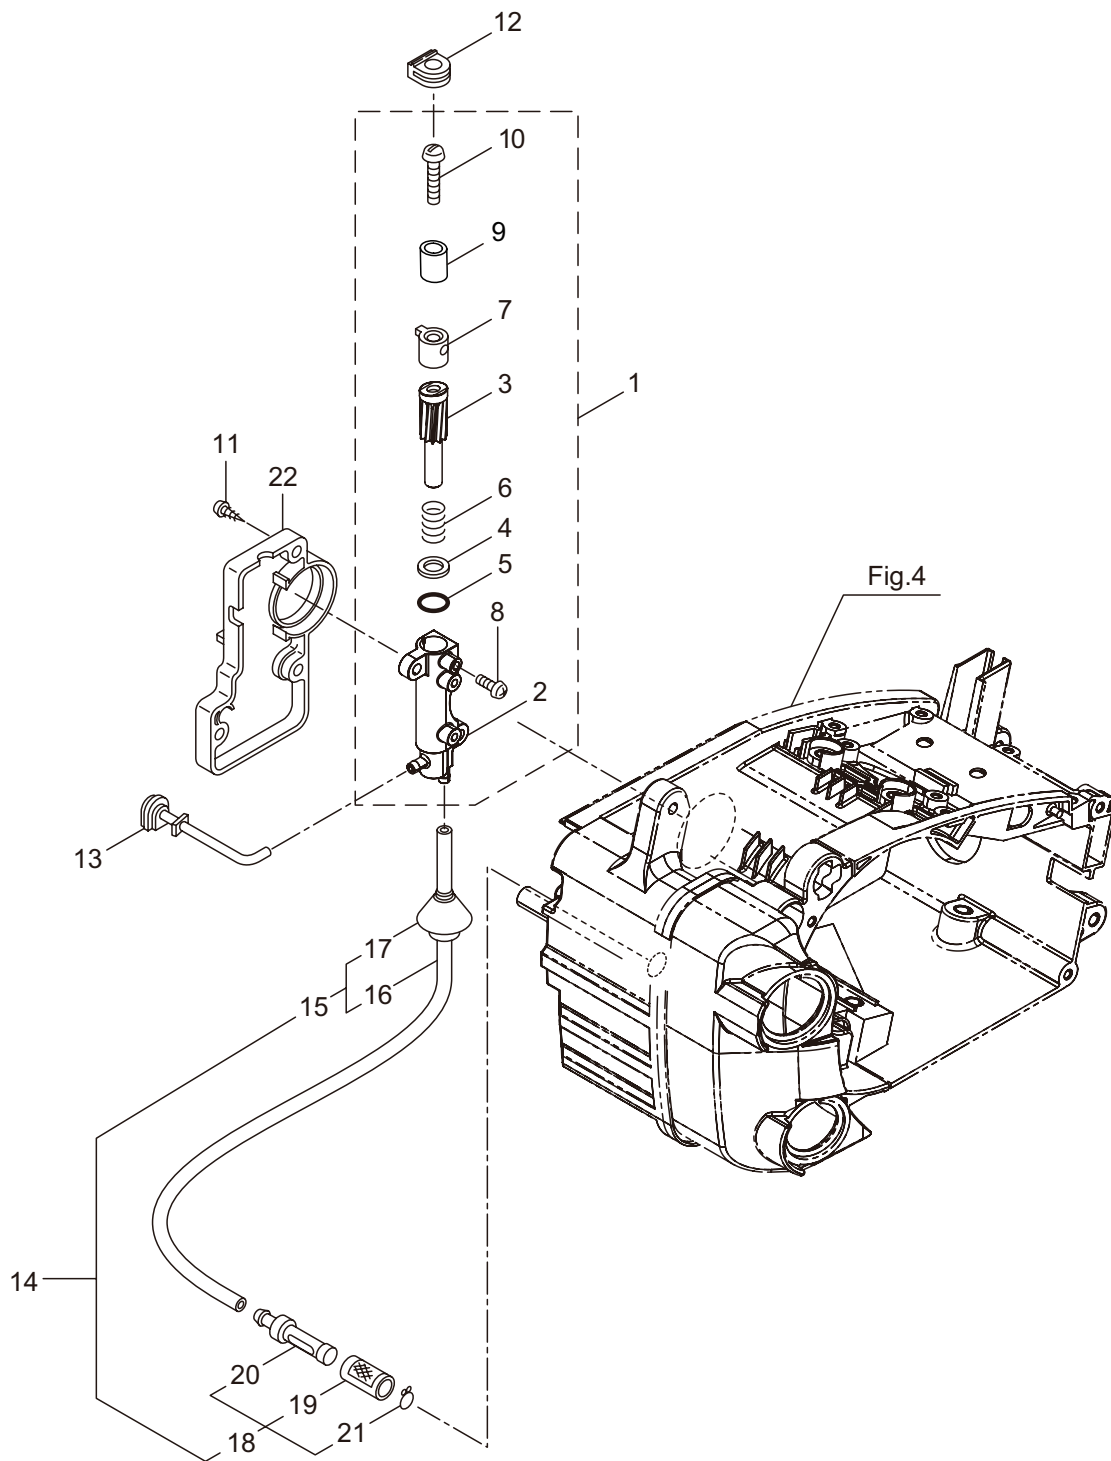

PARTS LIST

MCV3101TS(10)-01

CONTENTS

1. ENGINE	1 ~ 2
2. OIL PUMP	3 ~ 4
3. CARBURETOR	5 ~ 8
4. ENGINE CASE	9 ~ 10
5. RECOIL STARTER	11 ~ 12
6. HANDLE	13 ~ 14
7. CHAIN CASE	15 ~ 16
8. LABEL, ACCESSORIES	17 ~ 18

2. MCV3101TS(10)-01
OIL PUMP

Ref. No.	Part No.	Part Name	Q'ty	Remarks
2-1	278745	Oil Pump Ass'y	1	Incl.2-10
2-2	285527	Pump Body	1	
2-3	285909	Wheel Gear	1	
2-4	286801	Washer	1	t0.5 6.5x9.8
2-5	014759	O-Ring	1	P6
2-6	285551	Spring	1	
2-7	285534	Pump Cap	1	
2-8	285630	Screw	1	M3x8
2-9	288184	Sleeve	1	
2-10	285617	Screw	1	M4x25
2-11	285631	Screw	5	M4x16
2-12	285528	Grommet	1	
2-13	285522	Oil Pipe A	1	
2-14	286802	Oil Pipe B Ass'y	1	Incl.15-21
2-15	285523	Oil Pipe B Ass'y	1	Incl.16,17
2-16	265725	Pipe	1	220L
2-17	261339	Grommet	1	
2-18	286818	Oil Filtr Ass'y	1	Incl.19-21
2-19	285524	Oil Filtr	1	
2-20	285525	Oil Filtr Body	1	
2-21	261117	Clip	1	
2-22	278743	Oil Pump Cover	1	