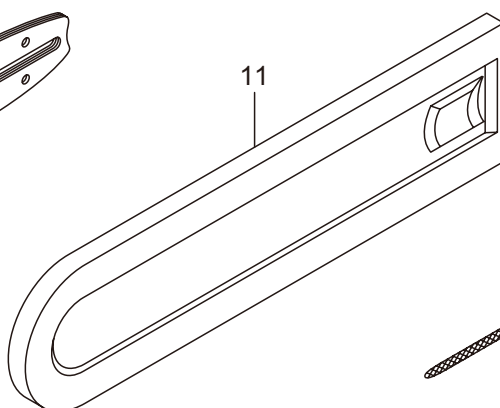

8. MCV3101TS(10)-01
LABEL, ACCESSORIES

Ref. No.	Part No.	Part Name	Q'ty	Remarks
8-1	287256	Label	1	MARUYAMA
8-2	287255	Label	1	REVERSE
8-3	273029	Label	1	MCV3101TS
8-4	287160	Label	1	E JUST
8-5	273036	Label	1	110 dB
8-6	287653	Label	1	
8-7	287161	Label	1	
8-8	287616	Label	1	
8-9	285766	Guide Bar 10" PO1050CR	1	
8-9	285483	Guide Bar 12" PO1250CR	1	
8-10	289536	Chain 40E	1	
8-10		Chain 45E	1	
8-11	286044	Chain Cover	1	
8-12	288652	Combi Box Spanner	1	13x19 L=190
8-13	285732	Screwdriver	1	
8-14	286865	Screwdriver	1	
8-15	285729	File	1	
8-16	285730	File Grip	1	
8-17	274914	Instruction Manual	1	<GB/ES/PT>
8-18	274915	Instruction Manual	1	<FR/DE/IT>
8-19	523846	Parts List	1	MCV3101TS(10)-01
8-20	272020	Label	1