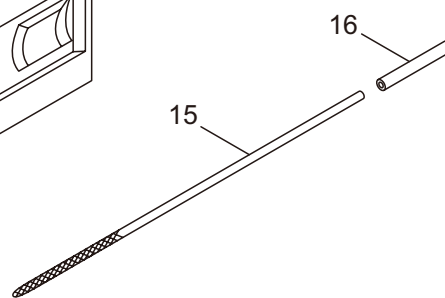

8. MCV3101TS(10)-01
LABEL, ACCESSORIES

Ref. No.	Part No.	Part Name	Q'ty	Remarks
8-1	287256	Label	1	MARUYAMA
8-2	287255	Label	1	REVERSE
8-3	273029	Label	1	MCV3101TS
8-4	287160	Label	1	E JUST
8-5	273036	Label	1	110 dB
8-6	287653	Label	1	
8-7	287161	Label	1	
8-8	287616	Label	1	
8-9	285766	Guide Bar 10" PO1050CR	1	
8-9	285483	Guide Bar 12" PO1250CR	1	
8-10	289536	Chain 40E	1	
8-10		Chain 45E	1	
8-11	286044	Chain Cover	1	
8-12	288652	Combi Box Spanner	1	13x19 L=190
8-13	285732	Screwdriver	1	
8-14	286865	Screwdriver	1	
8-15	285729	File	1	
8-16	285730	File Grip	1	
8-17	274914	Instruction Manual	1	<GB/ES/PT>
8-18	274915	Instruction Manual	1	<FR/DE/IT>
8-19	523846	Parts List	1	MCV3101TS(10)-01
8-20	272020	Label	1